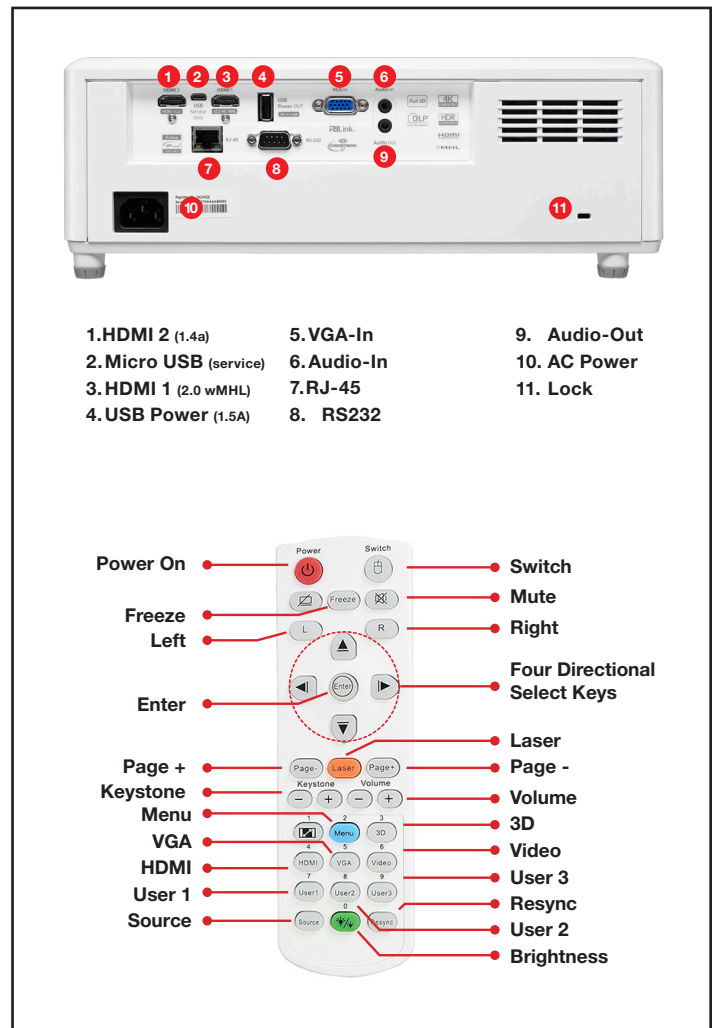

PHYSICAL SPECIFICATIONS

Security	Kensington® lock port, password (OSD)
Weight	9.4 lbs
Dimensions (W x H x D)	13.26" x 4.8" x 10.5"

*Light source life is dependent on brightness mode, display mode, usage, environmental conditions and more. Light source brightness can decrease over time.

†Watching 3D projection while wearing 3D glasses for an extended period of time may cause headaches or fatigue. If you experience a headache, fatigue or dizziness, stop viewing the 3D projection and rest.

Portrait orientation must follow the recommended positions. Please consult the user manual for further information.

Warranty

2 Year parts and labor limited warranty on the projector, 5-year or 12,000 hour light source warranty (whichever comes first)

What's in the Box

ZH403, AC power cable, remote control, batteries, quick start user manual

Accessories

Universal Ceiling mount: OCM815W
Universal Ceiling mount: OCM818W-RU
Universal Ceiling mount: BM-5001U
Remote (replacement): BR-5080C
QuickCast Pro 4K HDMI starter kit: QCP-SK-4K-HDMI (1 TX and 1 RX)
QuickCast Pro 4K HDMI starter kit: QCP-4K-KIT (2 TX, 1 RX, 1 Cradle)

UPC 796435 44 463 1

Optoma.com

Copyright © 2020 Optoma Technology, Inc. DLP® and the DLP logo are registered trademarks of Texas Instruments™. All other trademarks are the property of their respective owners. All specifications subject to change at any time. 01152021